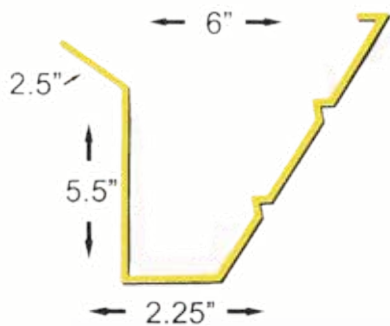

## **7 ¼" Curved Tile Gutter**

Available color: **White Only**

# GUTTER SECTIONS FOR TILE ROOF

Compare and contrast their difference in width and the depth (the side that connects to the fascia board)

AVAILABLE IN  
**STEEL ONLY**

**7 1/4" Tile Gutter Double Pencil Line**