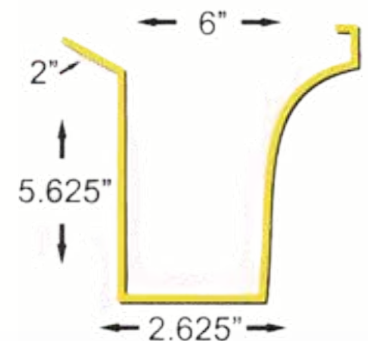

7 1/4" Curved Tile Gutter