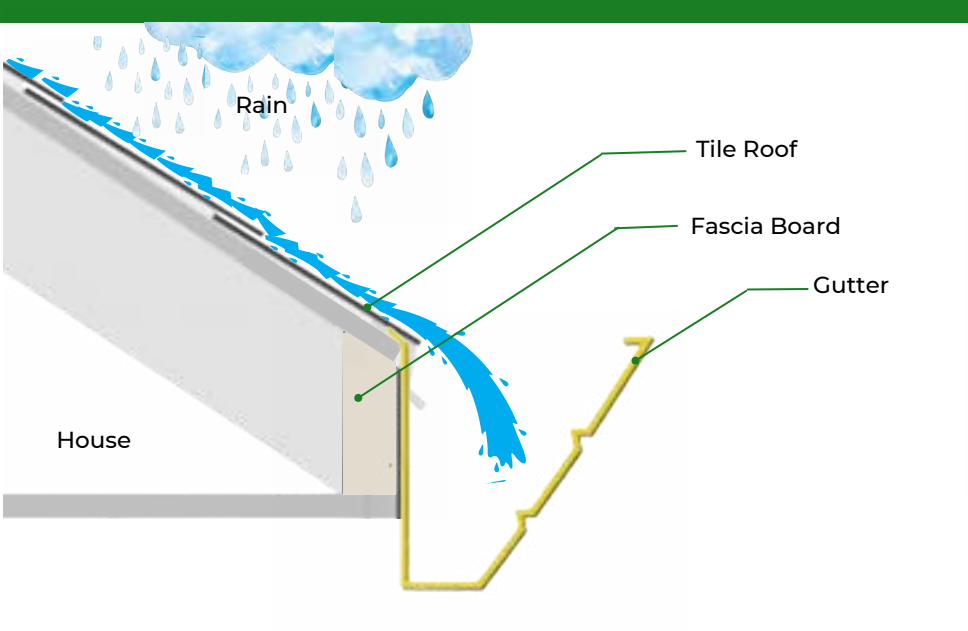

GUTTER SECTIONS FOR TILE ROOF

Compare and contrast their difference in width and the depth (the side that connects to the fascia board)

AVAILABLE IN
STEEL ONLY